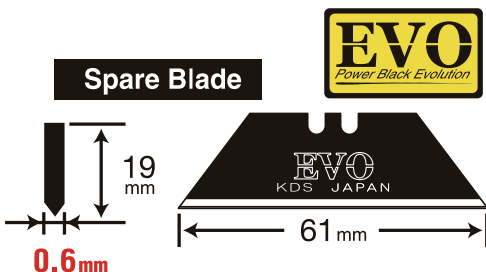

Safety Metal Pro SA-14 *New*

KDS Self-Retracting safety knife provides an extra level of safety function. The blade automatically retracts when it loses contact with the cutting materials, even if the slider is kept at the forward position. Furthermore, SA-14 come with KDS original Power Black Evolution blade.

Cat.No.	Handle color	Suitable blade	QTY/Box	QTY/ Carton	N.W. (kgs)	G.W. (kgs)	M3	Carton size (Cm) D x W x H	EAN
SA-14	BLACK	TB-5B (5 blades) TB-50B (50 blades)	6	36	8.7	9.5	0.021	27.5 x 24.5 x 30.5	4954183 531331