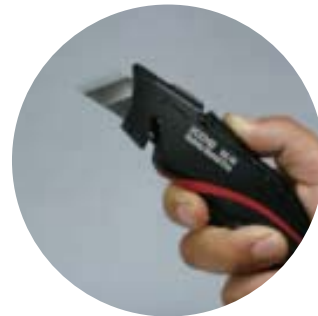

Safety Metal Pro SA-14 *New*

KDS Self-Retracting safety knife provides an extra level of safety function. The blade automatically retracts when it loses contact with the cutting materials, even if the slider is kept at the forward position. Furthermore, SA-14 come with KDS original Power Black Evolution blade.

Even if the user forgets to release the slider, the knife can be used safely and effectively, because **CLICKED** blade always automatically retract.

Can be used for cutting strings

A spare blade in the handle. (Can be opened without any tools)