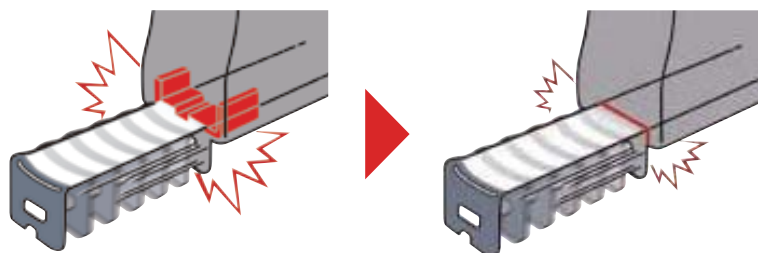

● New short stroke stopper

KDS traditional model

GGEVO

Newly designed Short Stroke stopper enables quicker brake

● New Elastomeric shock

KDS traditional model

GGEVO

Newly designed Elastomeric shock absorber contributes longer end-Hook Life

● Rigid blade

The blade of GGEVO is designed newly for more standout.

Below is comparison picture between GGEVO25-55EU and KDS other model.

● Smooth Blade Retract

Tape blade returns to the case smooth like Silk with the KDS original inner movements.

● Great satisfaction

Chrome & Metal coated Body case provide “ Difference “ from others with posher outlook.

Cat.No.	Length	Width	P'KG	EAN CODE
GGEVO19-55EU	5.5m	19mm	40 pcs (4pcs x 10)	4954183 530242
GGEVO25-55EU		25mm		4954183 530259
GGEVO25-75EU	7.5m			4954183 530310
GGEVO25-10EU	10m			4954183 539696