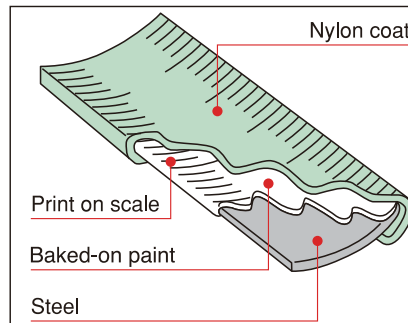

GG EVO – Evolution –

NEW

GG Evolution is flagship model of KDS Tape measures with the pride of 80 years in the industry

Fitting to the Human palm !!

GGEV025-55EU
(Width:25mm Length:5.5m)

High Durable Nylon coating

With CE mark

5 times more durable than the KDS original acrylic coating

Line up

GGEV019-55EU

GGEV025-55EU

GGEV025-75EU

GGEV025-10EU

Specialty

● Great satisfaction

Chrome & Metal coated Body case provide “ Difference “ from others with posher outlook.

Cat.No.	Length	Width	P'KG	EAN CODE
GGEVO19-55EU	5.5m	19mm	40 pcs (4pcs x 10)	4954183 530242
GGEVO25-55EU		25mm		4954183 530259
GGEVO25-75EU	7.5m			4954183 530310
GGEVO25-10EU	10m			4954183 539696