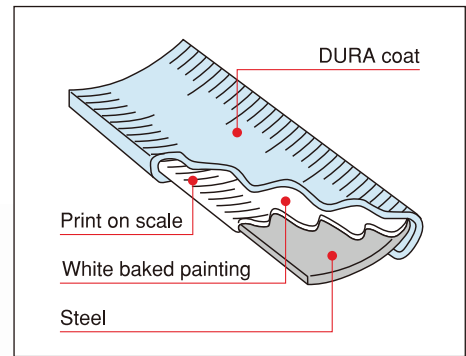

Thank you for waiting, REAL Durable tapes with CE MARK are now available from KDS.

PRO DURA SERIES

DURA COAT
10 times Durability
compare with KDS conventional coating

Dura coat is innovative surface coating by means of KDS original extruder in stead of conventional roller coating.

It provides extremely high durability on Tape

With CE mark

○ White dura coating tape

*Metric and inch(ME) is Yellow color

○4 diamond-pattern rivets

*19mm and 25mm wide only

○Hook protector

*19mm and 25mm wide only

○Double-faced scale

Line up

PDX16-30WEUB CD

PDX19-50WEUB CD

PDX25-50WEUB CD

PDX25-75WEUB CD

* PDX25-80WEUB BP

Name	Length	Width	CTN (pcs.)	EAN CODE
PDX16-30W EUB CD	3m	16mm	60 (6x10)	4954183 529277
PDX19-50W EUB CD	5m	19mm		4954183 529291
PDX25-50W EUB CD		25mm		4954183 529307
PDX25-75W EUB CD	7.5m	25mm		4954183 530235
*PDX25-80W EUB BP	8m		40 (4x10)	4954183 529314