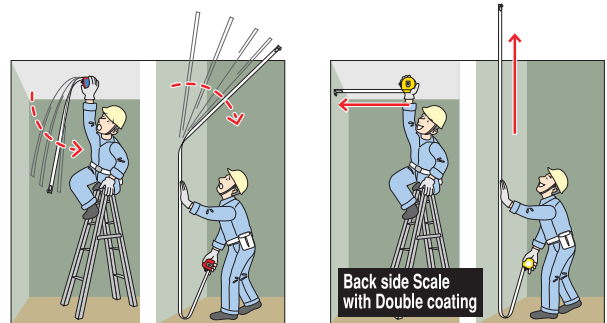

○Double-faced scale