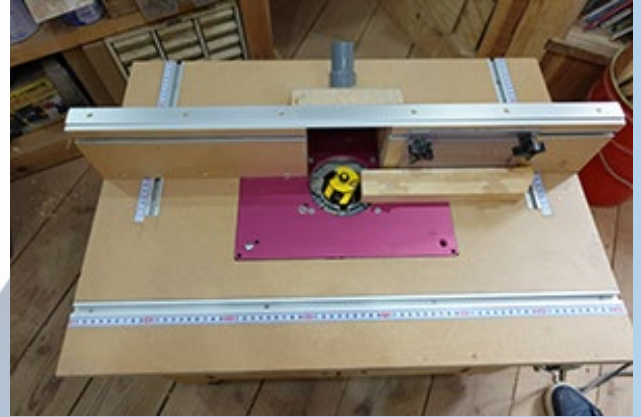

Stick-On Tape Measure

Now Available with the CE Mark!

- Made of Durable Steel
- Strong Self-Adhesive Backing
- Available in Left-to-Right and Right-to-Left Scales

Cat. No.	Length	Width	QTY / Inner carton	QTY / Outer carton	N.W. (kgs)	G.W. (kgs)	M3	Carton size (cm) D x W x H	EAN
ST13-05EU BP	5 m	13 mm	10	60	10	11	0.024	49 x 33 x 15	4954183 562403
STB13-05EU BP	5 m	13 mm	10	60	10	11	0.024	49 x 33 x 15	4954183 562434

For further details, please contact your KDS representative.

- Perfect for Workshops, Machines, and Cutting Tables

- Easy Peel-and-Stick Installation

For further details, please contact your KDS representative.