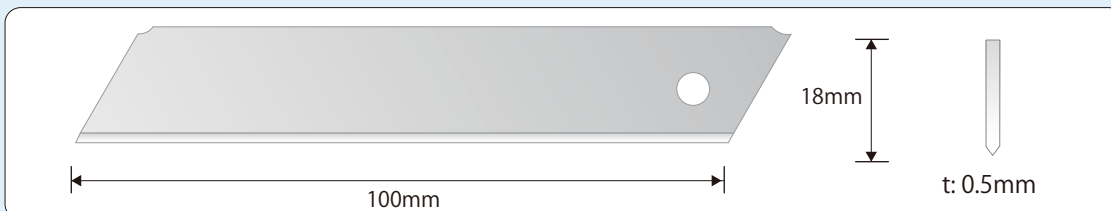

Angled blade fits into corner!

Point 2

Blade cover for safety. Lanyard hole for portability.

*Carabiner is not included.

Cat.No	Suitable Blade	QTY/ Inner Carton	QTY/ Outer Carton	N.W. (kg)	G.W. (kg)	M3	Carton Size (cm) D×W×H	EAN
SCL-100	LB-10SNL EVO	10	60	7.1	8.1	0.068	37×76×25	4954183 564858

NEW

L-typed Non Snap-off Stainless Steel Blade

- Resistant to rust
- Non segmented blade reduces the risk of accidental blade breakage
- Prevents contamination by foreign matter from blade breakage

Cat.No	Number of blades in a case	QTY/ Inner Carton	QTY/ Outer Carton	N.W. (kg)	G.W. (kg)	M3	Carton Size (cm) D×W×H	EAN
LB-10SNL EVO	10	20	200	16.4	17.4	0.013	24×36×16	4954183 565046