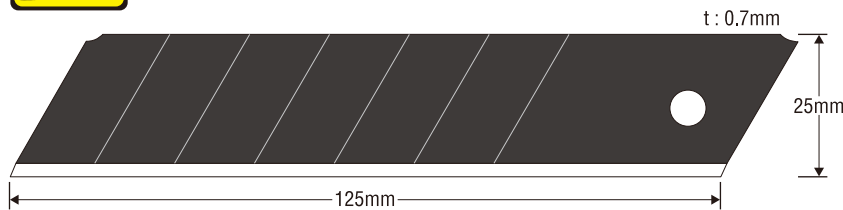

Product Specification Change

The inner carton of H-type Blade will be renewed!

25 mm ■ H-Blades

(HB-10B EVO below is an example)

EVO SHARP EDGE
Power Blade Evolution

HB-10B EVO

Current Design

New Design

(Back)

(Front)

The inner carton design of the H-type Blade will be renewed soon.

It can be utilized as a display box and placed around cashier counter.

The changeover date will depend on the current stock levels and it will be switched when all the stock has been sold.

Cat.No	Number of blades in a case	QTY/ Inner Carton	QTY/ Outer Carton	N.W. (kgs)	G.W. (kgs)	M3	Carton Size (cm) D×W×H	EAN
HB-5B EVO	5	10	100	11	12	0.012	17×39×18.5	4954183 524784
HB-10B EVO	10	10	100	18.5	19.5	0.012	17×39×18.5	4954183 524791
HB-10 EVO	10	10	100	18.5	19.5	0.012	17×39×18.5	4954183 524807
HB-10BNL EVO	10	10	100	18.5	19.5	0.012	17×39×18.5	4954183 524814
HB-10NL EVO	10	10	100	18.5	19.5	0.012	17×39×18.5	4954183 524821